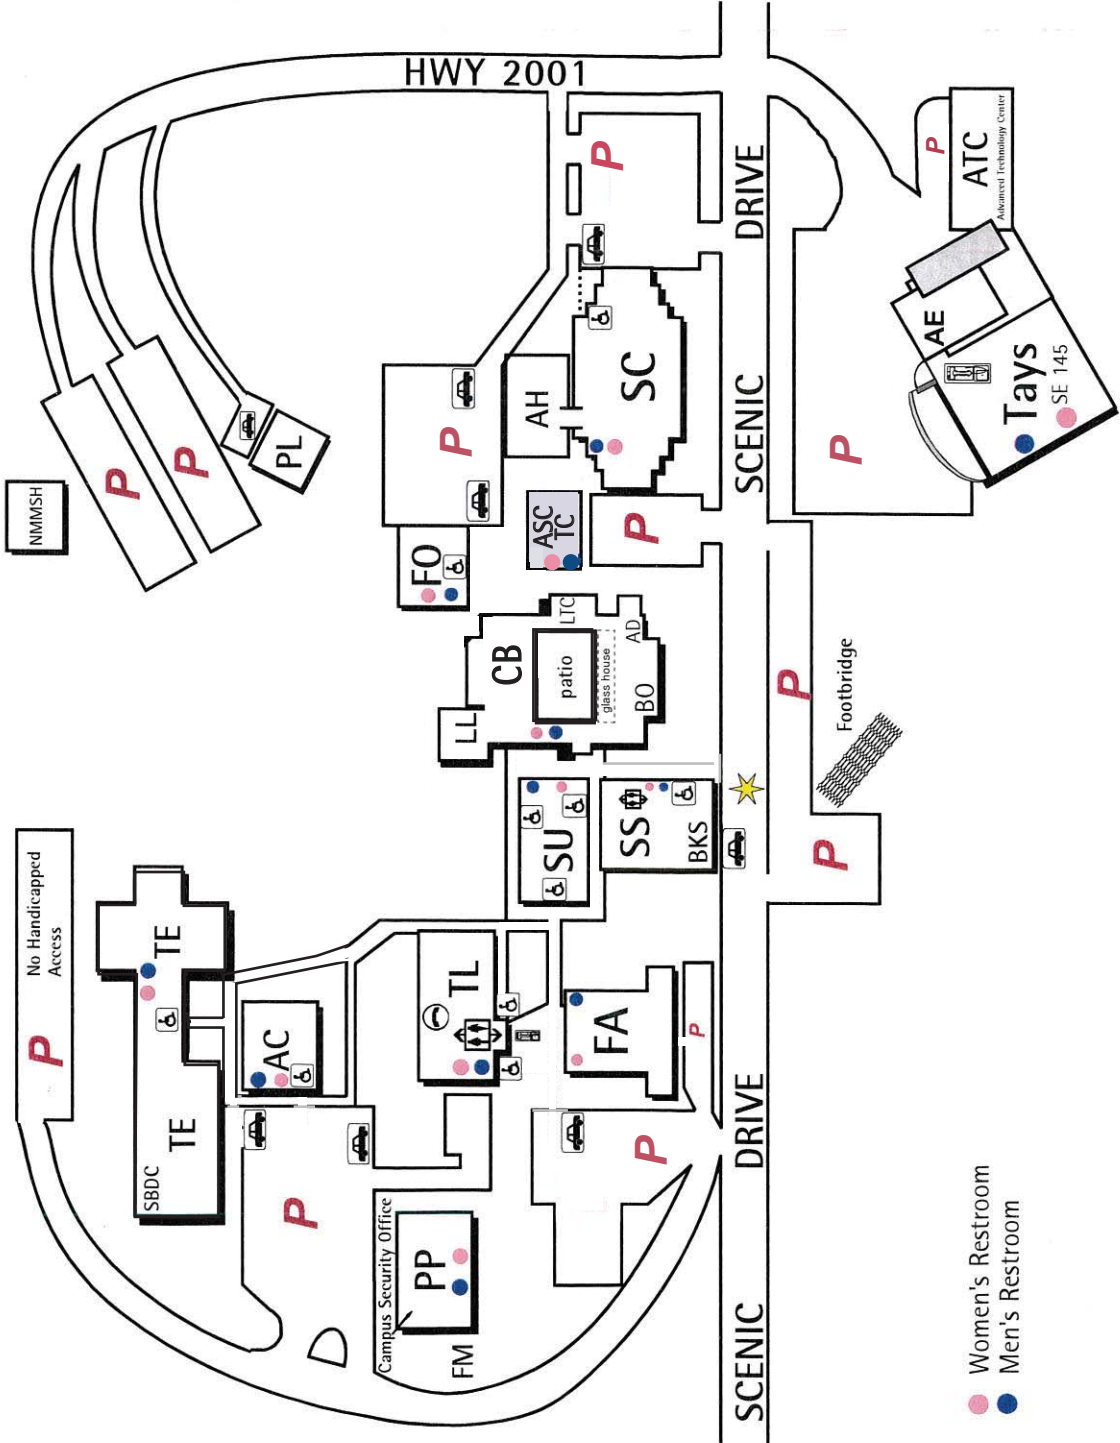

Welcome to NMSU Alamogordo

CAMPUS LOCATIONS

- AE: Adult Education
- AC: Art Center
- AD: Administration Offices
- AH: Allied Health
- ASC: Academic Support Center
- ATC: Advanced Technology Center
- BKS: Bookstore
- BO: Business Office
- CB: Classroom Building
- FA: Rohovec Fine Arts Center
- FM: Facilities Management
- FO: Faculty Office
- LL: Language Lab
- LTC: Learning Technology Center
- NMMSH: NM Museum Space History
- P: Parking
- PL: Planetarium
- PP: Physical Plant
- SBDC: Small Business Development Center
- SC: Science Center
- SS: Student Services
(Admissions, Advising, Financial Aid, VA Office)
- SU: Student Union
- Tays: Tays Center
- TC: Testing Center
- TE: Technical Education
- TL: Townsend Library

- Handicapped Door Opener
- Handicapped Parking
- Elevator
- Handicapped Access Ramps
- Telecommunications Device for the deaf
- Pay Phone

"Smart" Crosswalk

● Women's Restroom
● Men's Restroom